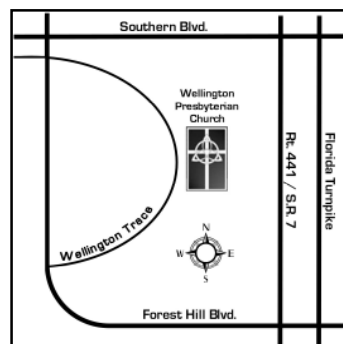

TSUNAMI

High School Group

WELLINGTON
PRESBYTERIAN
CHURCH

TSUNAMI

High School Group

WELLINGTON
PRESBYTERIAN
CHURCH

Every Sunday Night
7:00 PM - 9:00 PM
in The Oasis
(C-12)

Every Sunday Night
7:00 PM - 9:00 PM
in The Oasis
(C-12)