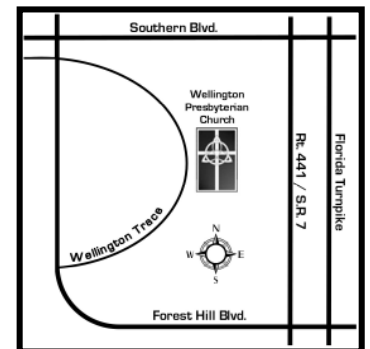

TSUNAMI

High School Group

WELLINGTON
PRESBYTERIAN
CHURCH

TSUNAMI

High School Group

WELLINGTON
PRESBYTERIAN
CHURCH

Every Sunday Night
7:00 PM - 9:00 PM
in The Oasis
(C-12)

Every Sunday Night
7:00 PM - 9:00 PM
in The Oasis
(C-12)